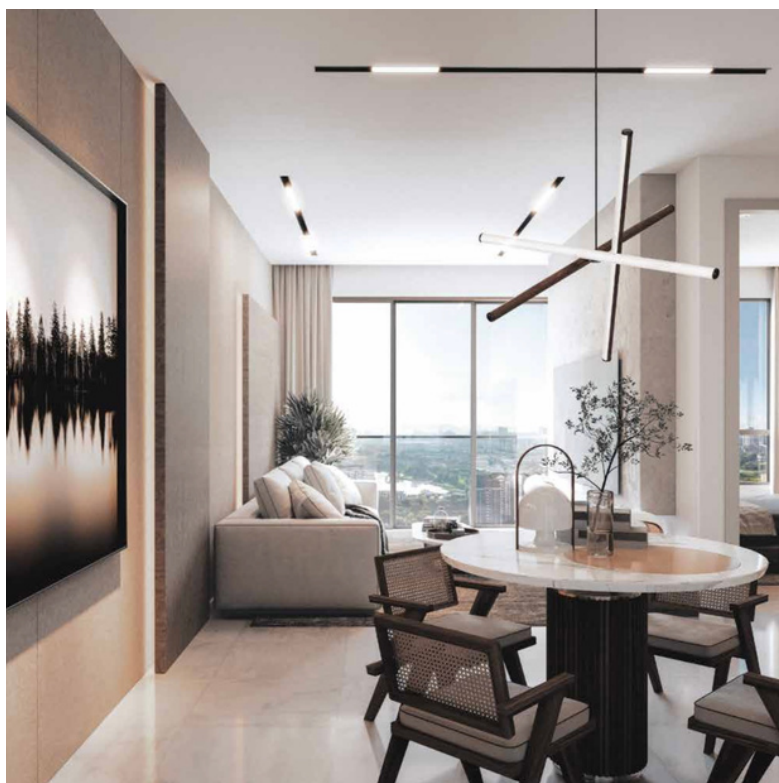

NEW LAUNCH. '23

jeun 012-786 1931

TAMAN DESA NEW LAUNCH CONDO 2023

- ✓ Low Density
- ✓ 456sf to 1,034sf
[1-4 bedrooms]
- ✓ 4km to Midvalley
- ✓ Mature neighbourhood
- ✓ High end
- ✓ Smart Home system

from RM56X,XXX*

HERE

TYPE B 707sf
2 Bedrooms + 2 Bathrooms

TYPE C 811sf
3 Bedrooms + 2 Bathrooms

TYPE D1 1,023sf
3+1 Bedrooms + 2 Bathrooms

TYPE D2 1,034sf
3+1 Bedrooms + 2 Bathrooms

Super low density high end development launched in the heart of Taman Desa.
5 mins drive to Midvalley Mall, easy access to KTM service. Not to mention surrounded by Popular F&B, just right at your doorstep .