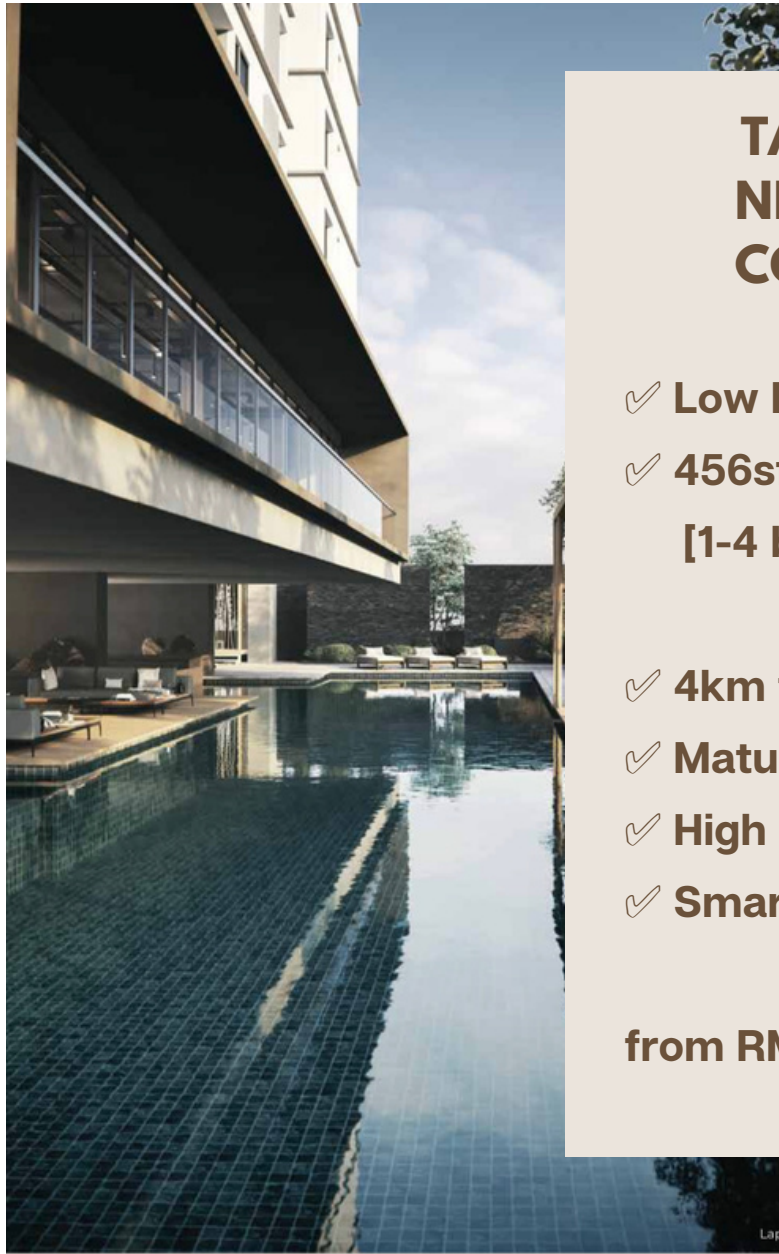

NEW LAUNCH. '23

jeun 012-786 1931

TAMAN DESA NEW LAUNCH CONDO 2023

- ✓ Low Density
- ✓ 456sf to 1,034sf
[1-4 bedrooms]
- ✓ 4km to Midvalley
- ✓ Mature neighbourhood
- ✓ High end
- ✓ Smart Home system

from RM56X,XXX*

HERE

TYPE B 707sf
2 Bedrooms + 2 Bathrooms

TYPE C 811sf
3 Bedrooms + 2 Bathrooms

TYPE D1 1,023sf
3+1 Bedrooms + 2 Bathrooms

TYPE D2 1,034sf
3+1 Bedrooms + 2 Bathrooms

Super low density high end development launched in the heart of Taman Desa.
5 mins drive to Midvalley Mall, easy access to KTM service. Not to mention surrounded by Popular F&B, just right at your doorstep .