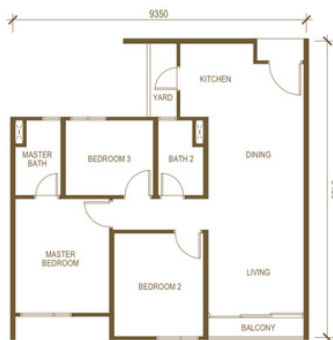

NEW LAUNCH. '23

jeun 012-786 1931

TAMAN DESA NEW LAUNCH CONDO 2023

- ✓ Low Density
- ✓ 456sf to 1,034sf
[1-4 bedrooms]
- ✓ 4km to Midvalley
- ✓ Mature neighbourhood
- ✓ High end
- ✓ Smart Home system

from RM56X,XXX*

HERE

TYPE B 707sf
2 Bedrooms + 2 Bathrooms

TYPE C 811sf
3 Bedrooms + 2 Bathrooms

TYPE D1 1,023sf
3+1 Bedrooms + 2 Bathrooms

TYPE D2 1,034sf
3+1 Bedrooms + 2 Bathrooms

Super low density high end development launched in the heart of Taman Desa.
5 mins drive to Midvalley Mall, easy access to KTM service. Not to mention surrounded by Popular F&B, just right at your doorstep .